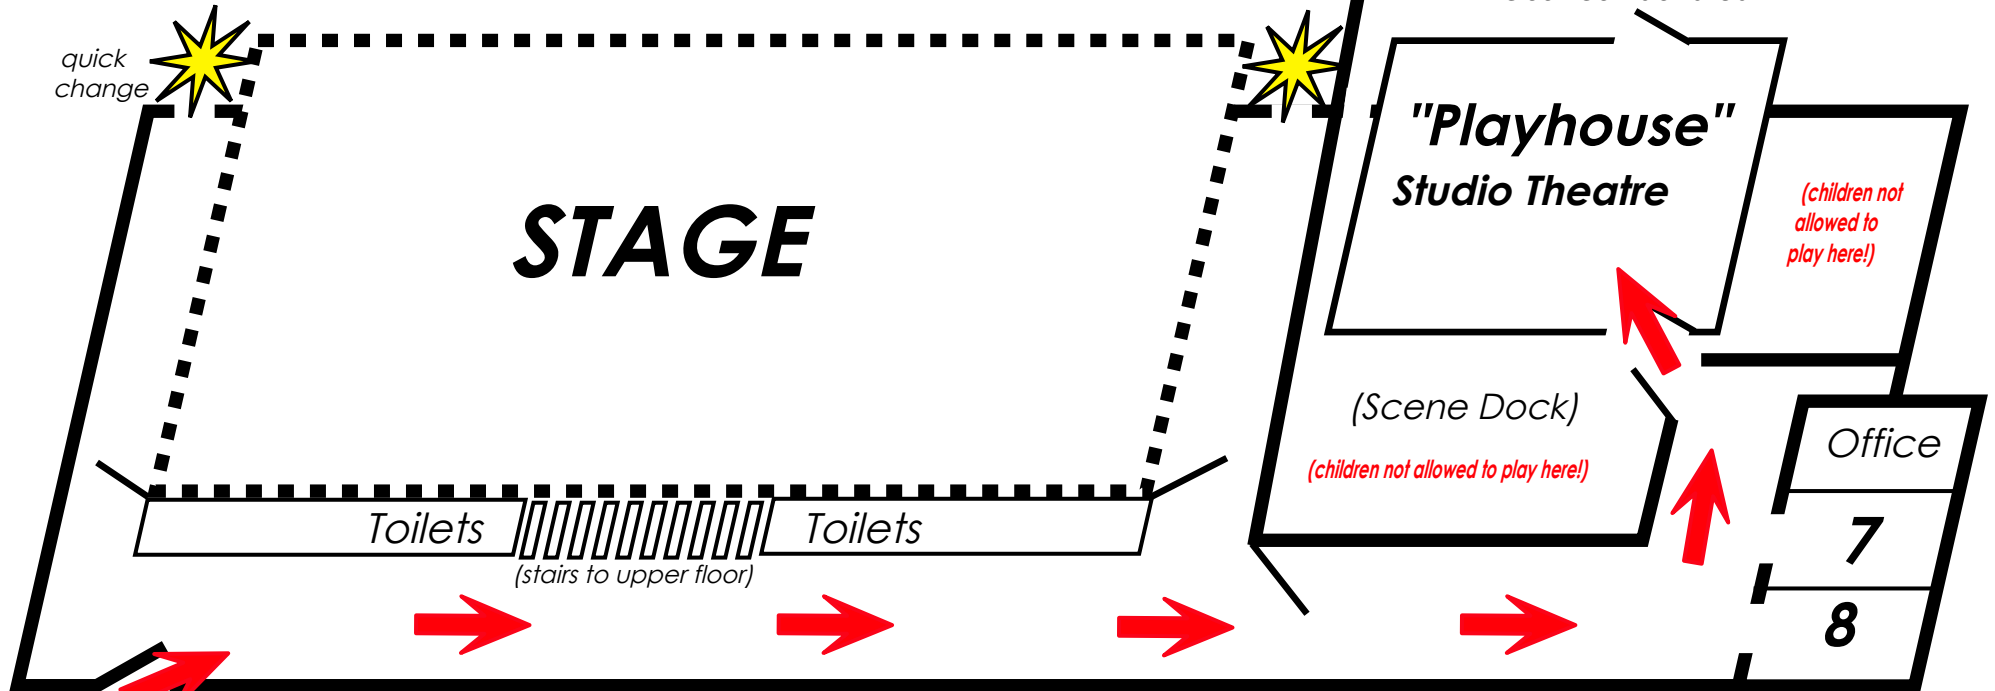

C S B S Macrobert Arts Centre: Plan of Changing Areas

Upstairs: Changing Areas

TREEHOUSE CRECHE:
(in main foyer)
changing area for
PRESCHOOL

PLAYHOUSE corridor area

Entry by stage door from restaurant